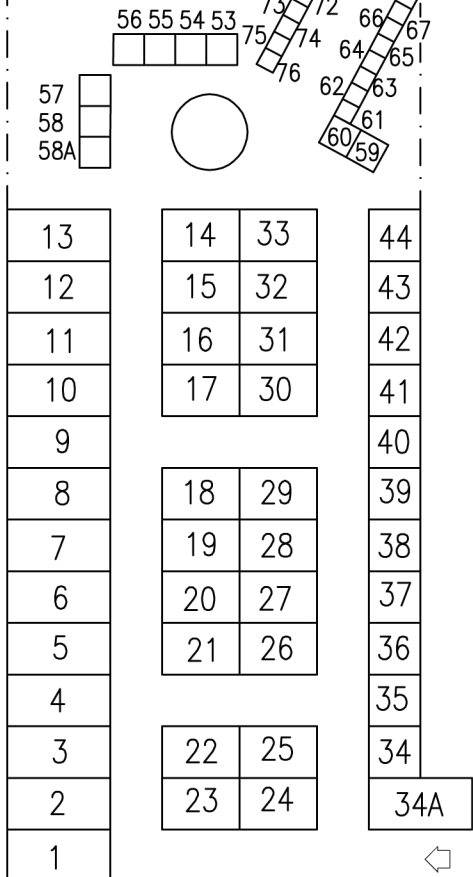

SITE DETAILS			
ID	SIZE	COST	NOTES
1 -13	10m x 20m	\$1320	
14 -33	10m x 15m	\$990	
34A	10m x 20m	\$1320	
34 -44	10m x 10m	\$770	
45 -50	3.6m x 3.6m	\$660	Marquee Included
51 -60	6m x 6m	\$550	
61 -76	3.6m x 3.6m	\$660	Marquee Included
77 -123	10m x 10m	\$770	Size Approx.
A-D	6m x 6m	\$660	